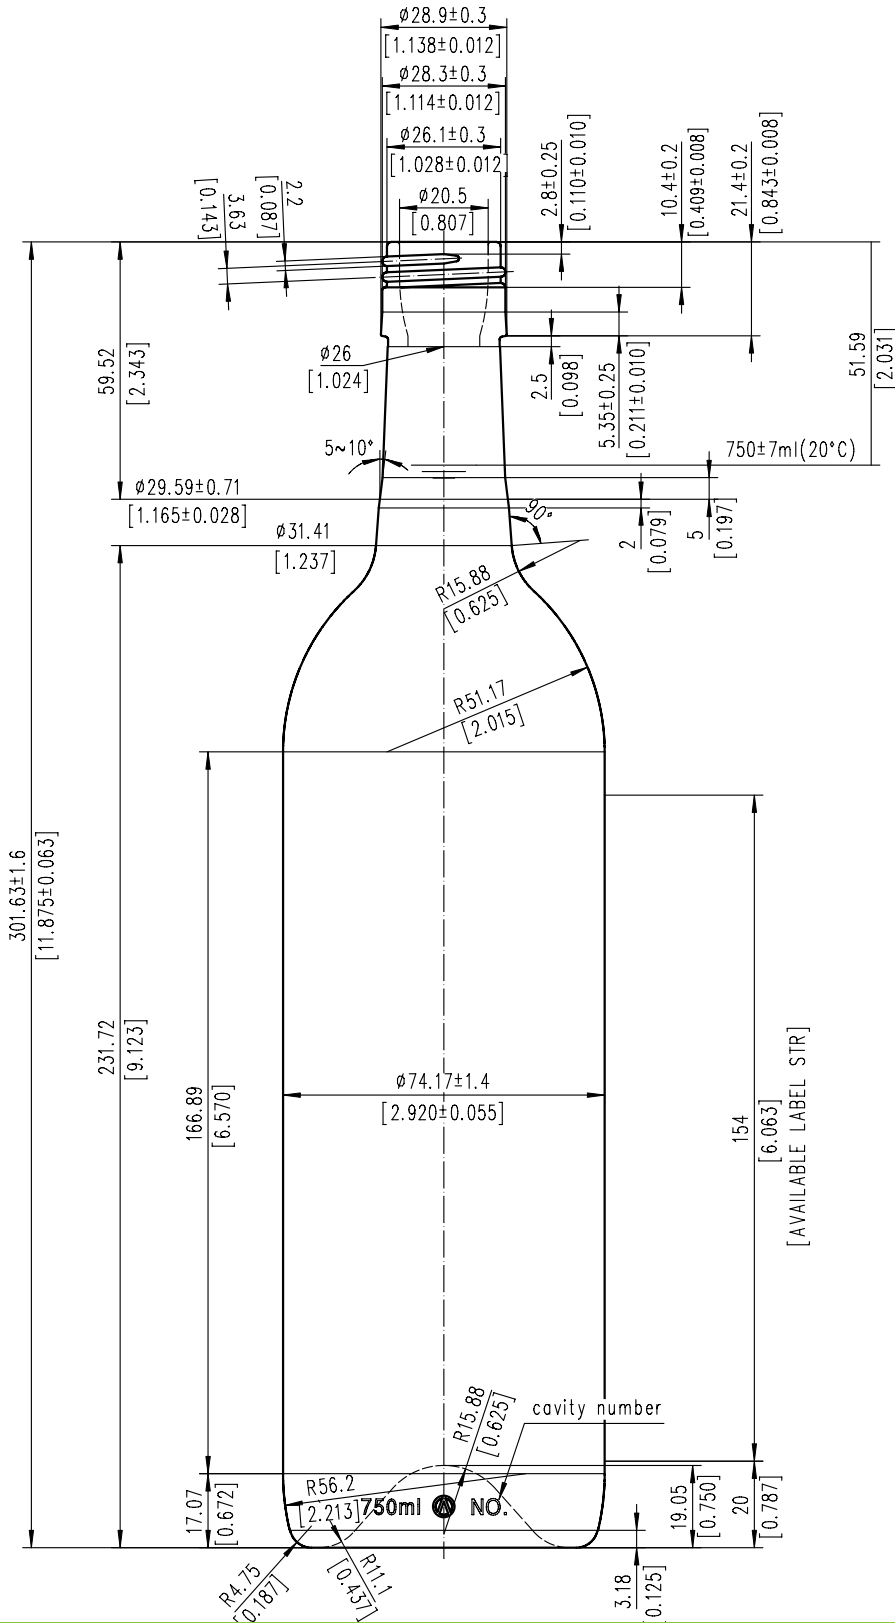

Rossini - 0116

Bordeaux / Medium Punt / Stelvin

- FL
- CG ✓
- DLG
- AG ✓
- CB

Size: 750ml
Weight: 470g
Height: 301mm
Max Width: 74mm
Label Height: 155mm

Finish - BVS
 Int. Dia. - 17.9mm
 Ext. Dia. - 28.9 ± 0.3mm