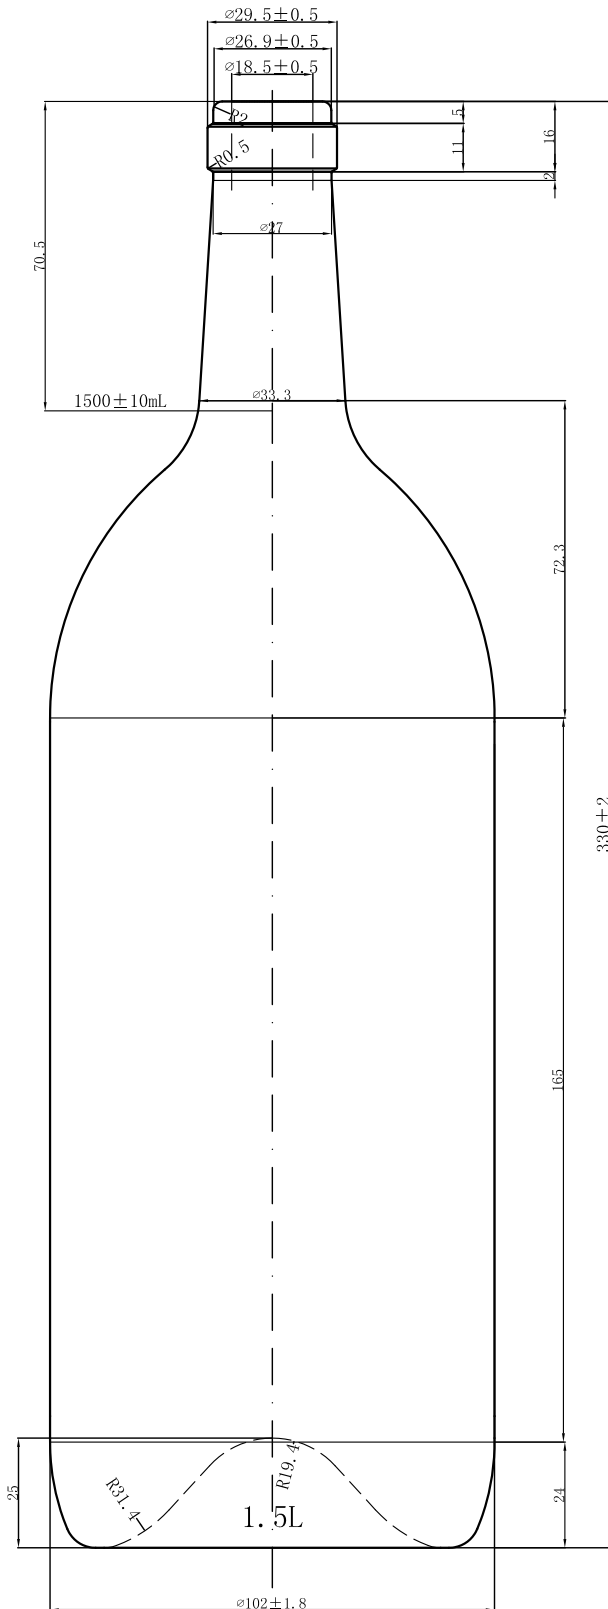

Dilettante - 2BK

Bordeaux / Medium Punt / Cork

- FL
- CG
- DLG
- AG ✓
- CB

Size: 1500ml
Weight: 800g
Height: 330mm
Max Width: 102mm
Label Height: 165mm

Finish - Cork
 Int. Dia. - 18.5mm
 Ext. Dia. - 29.5 ± 0.5mm