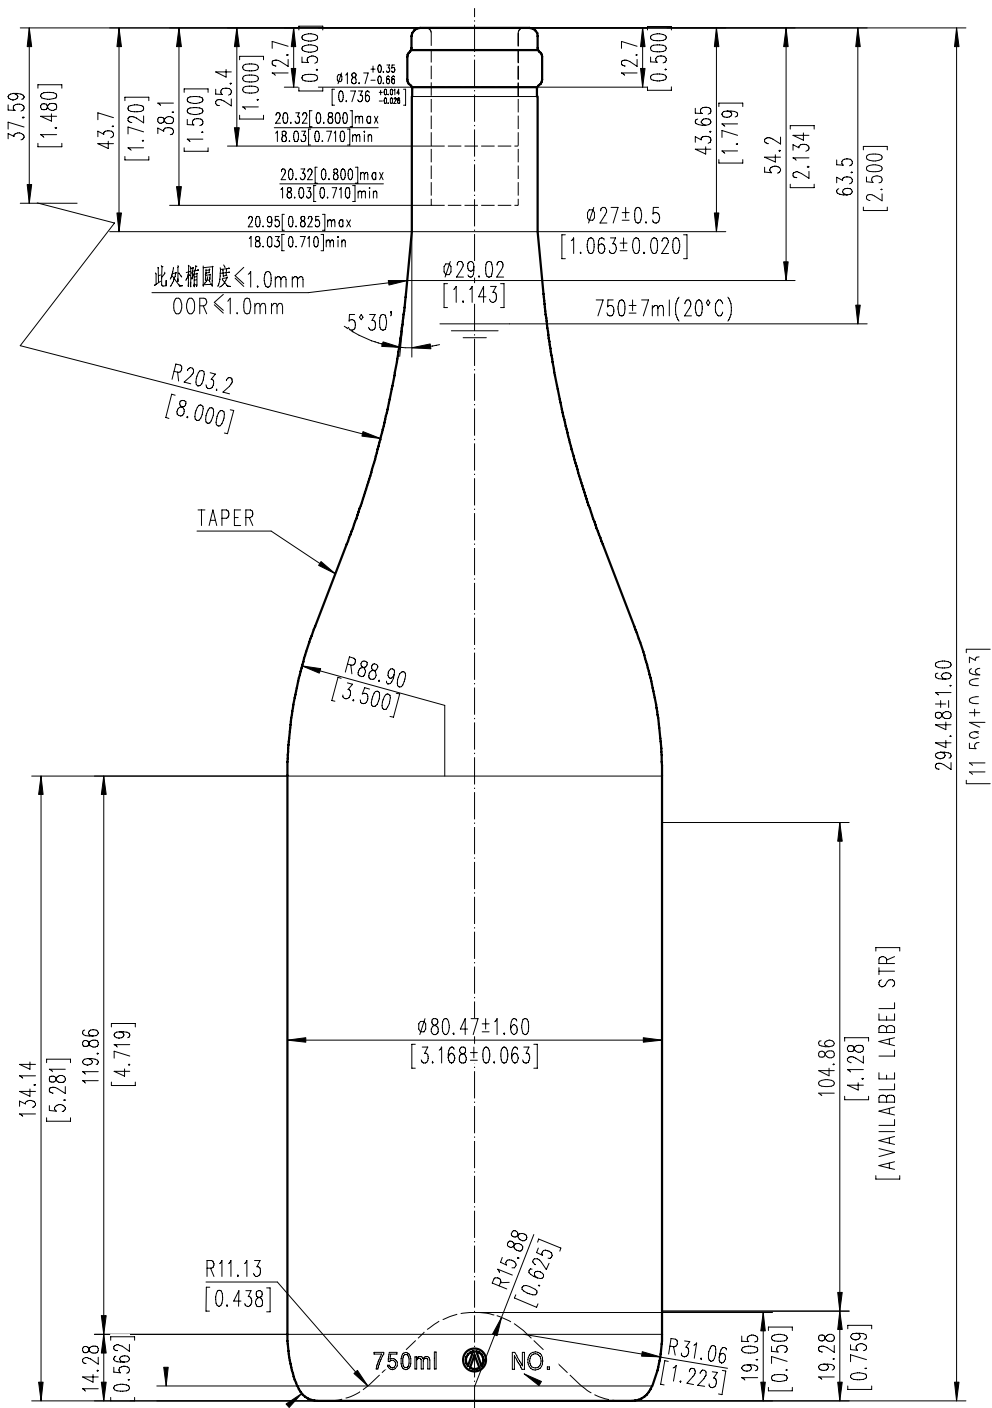

# Babette - 101 / 1112SK

Burgundy / Shallow Punt / Cork

**Size: 750ml**  
**Weight: 530g**  
**Height: 297mm**  
**Max Width: 81mm**  
**Label Height: 110mm**

Finish - Cork  
Int. Dia. - 18.5mm  
Ext. Dia. - 29.5 ± 0.5mm