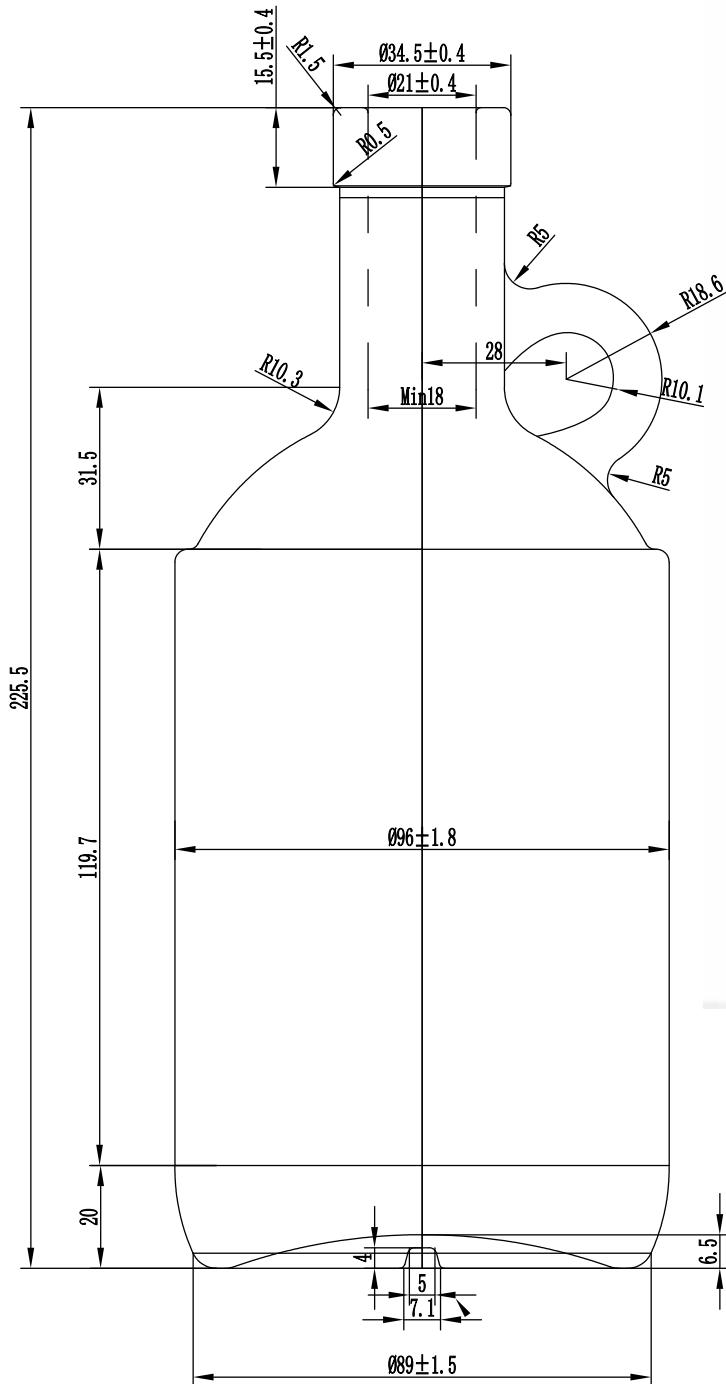

Eclipse

750ml / Moonshine Bottle

Size: 750ml

Weight: 880g

Height: 255.5mm

Max Width: 96mm

Label Height: 95mm

Finish: Bar Top