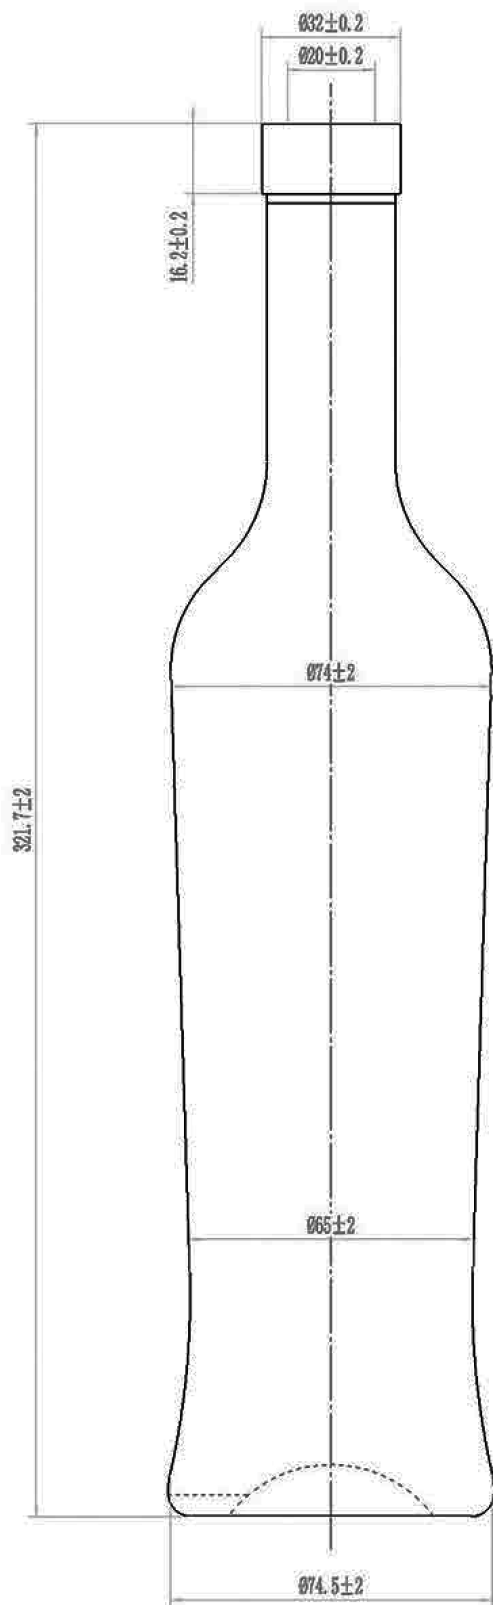

La Parisienne

750ml / Spirit Bottle

Size: 750ml

Weight: 620g

Height: 322mm

Max Width: 74mm

Label Height: N/A

Finish: Bar Top