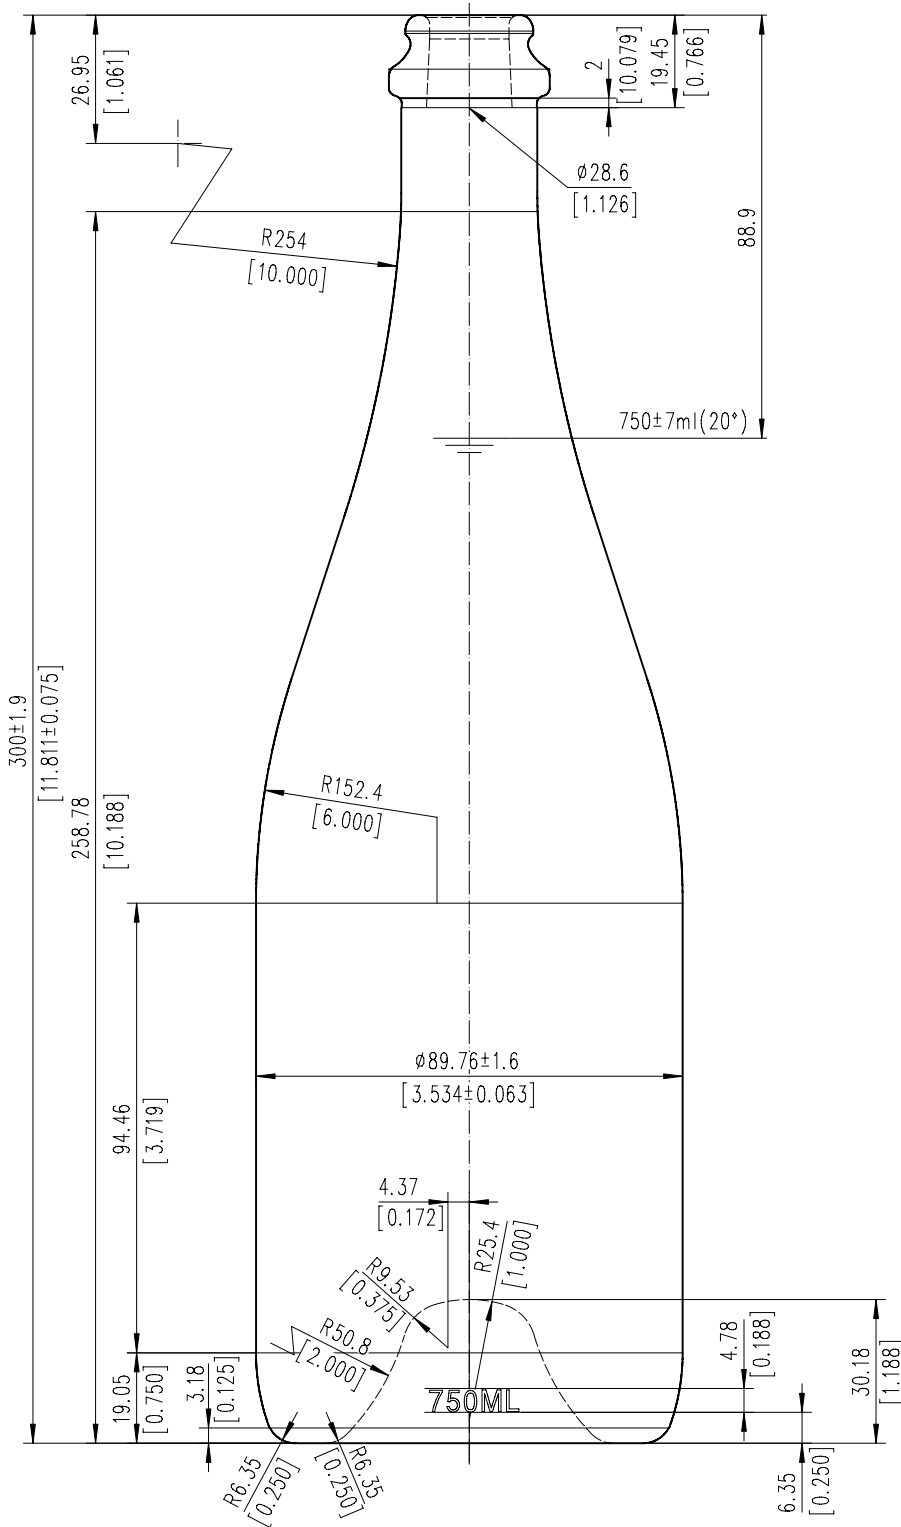

Majestic - 3508

Champagne / Medium Punt / Crown

- FL
- CG ✓
- DLG
- AG
- CB

Size: 750ml
Weight: 893g
Height: 300mm
Max Width: 89.8mm
Label Height: 94.5mm

Finish - Crown
 Int. Dia. - 18.0mm
 Ext. Dia. - 33.7 ± 0.3mm