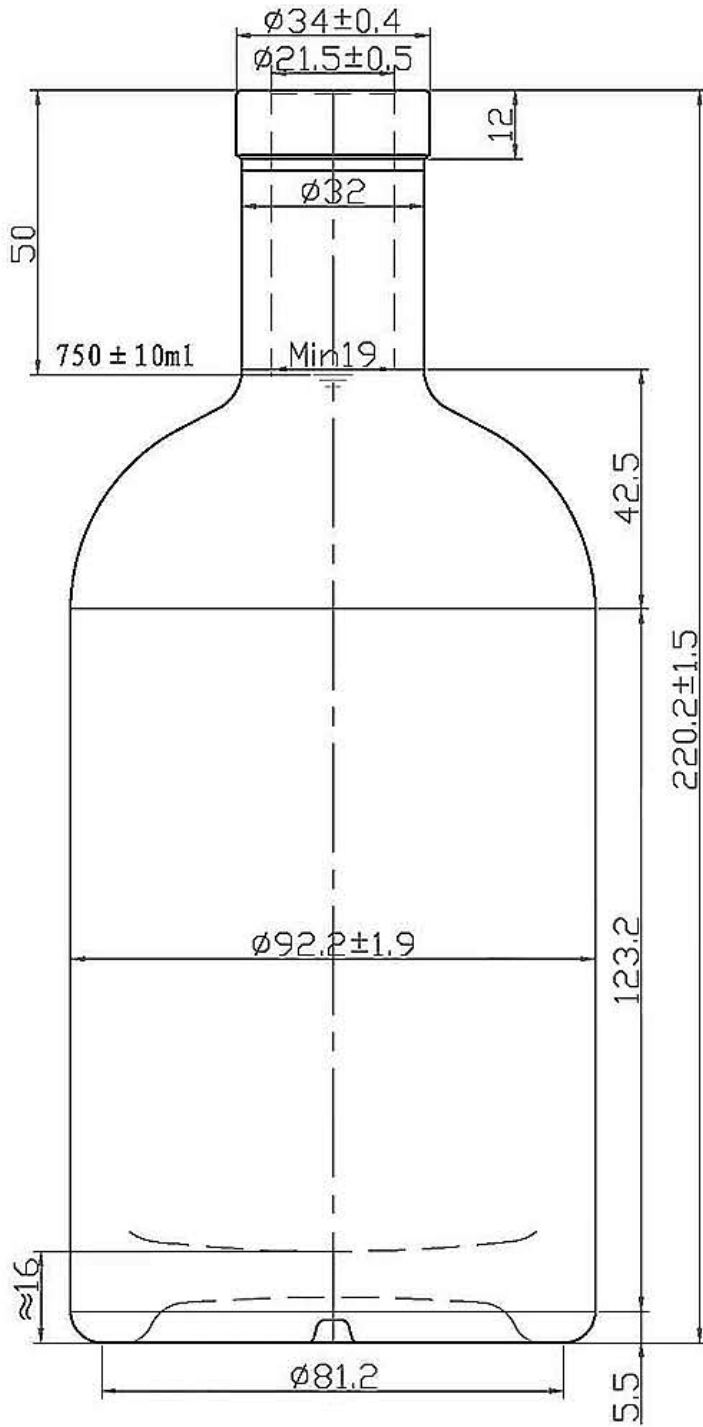

# The Duke

750ml / Nordic

- Size:** 750ml
- Weight:** 718g
- Height:** 220mm
- Max Width:** 92mm
- Label Height:** 117mm
- Finish:** Bartop