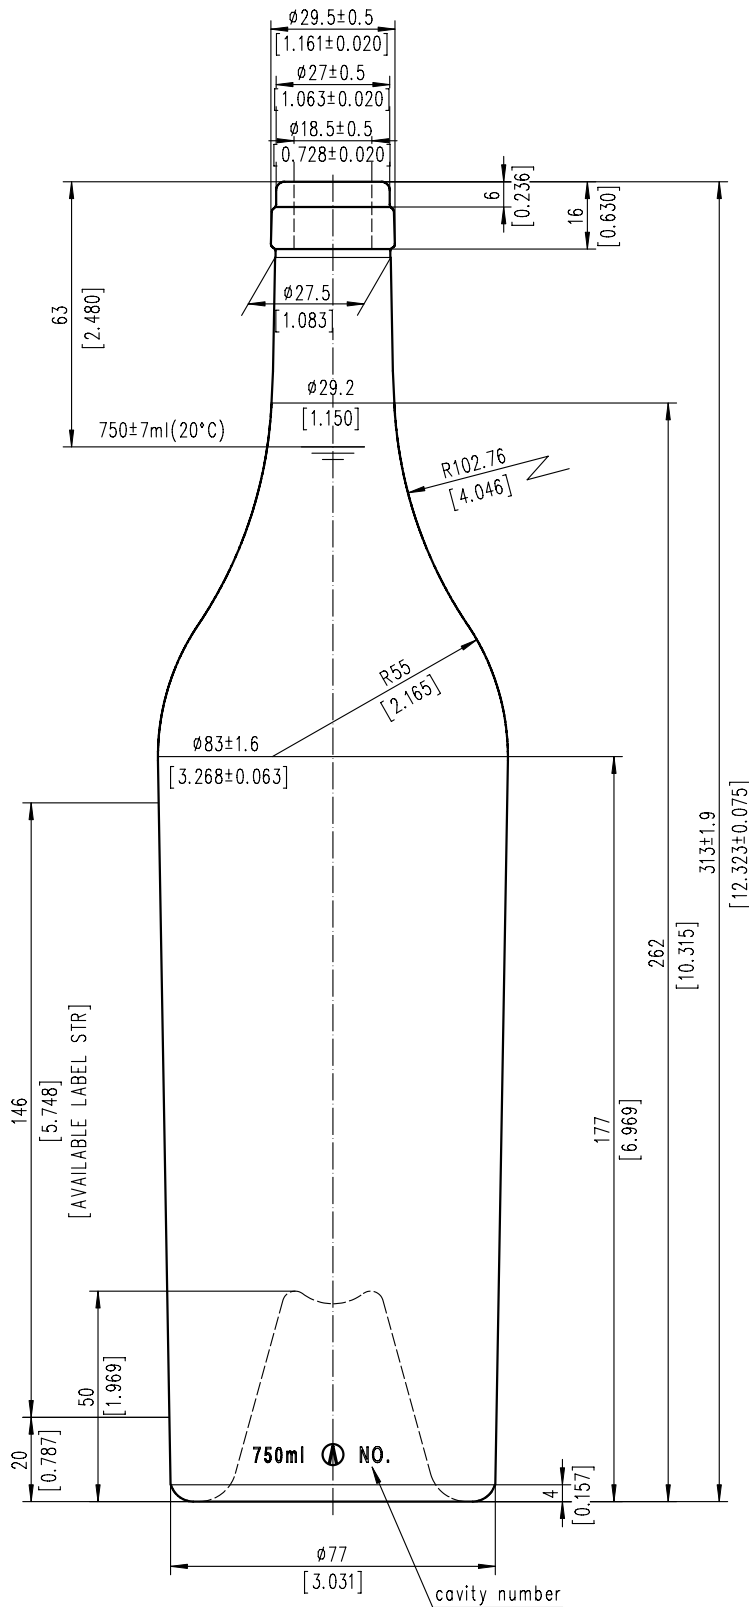

Stanton

Tapered Bordeaux / Deep Punt / Cork

Size: 750ml
Weight: 770g
Height: 313mm
Max Width: 83mm
Label Height: 146mm

Finish - Cork
 Int. Dia. - 18.5mm
 Ext. Dia. - 29.5 ± 0.5mm