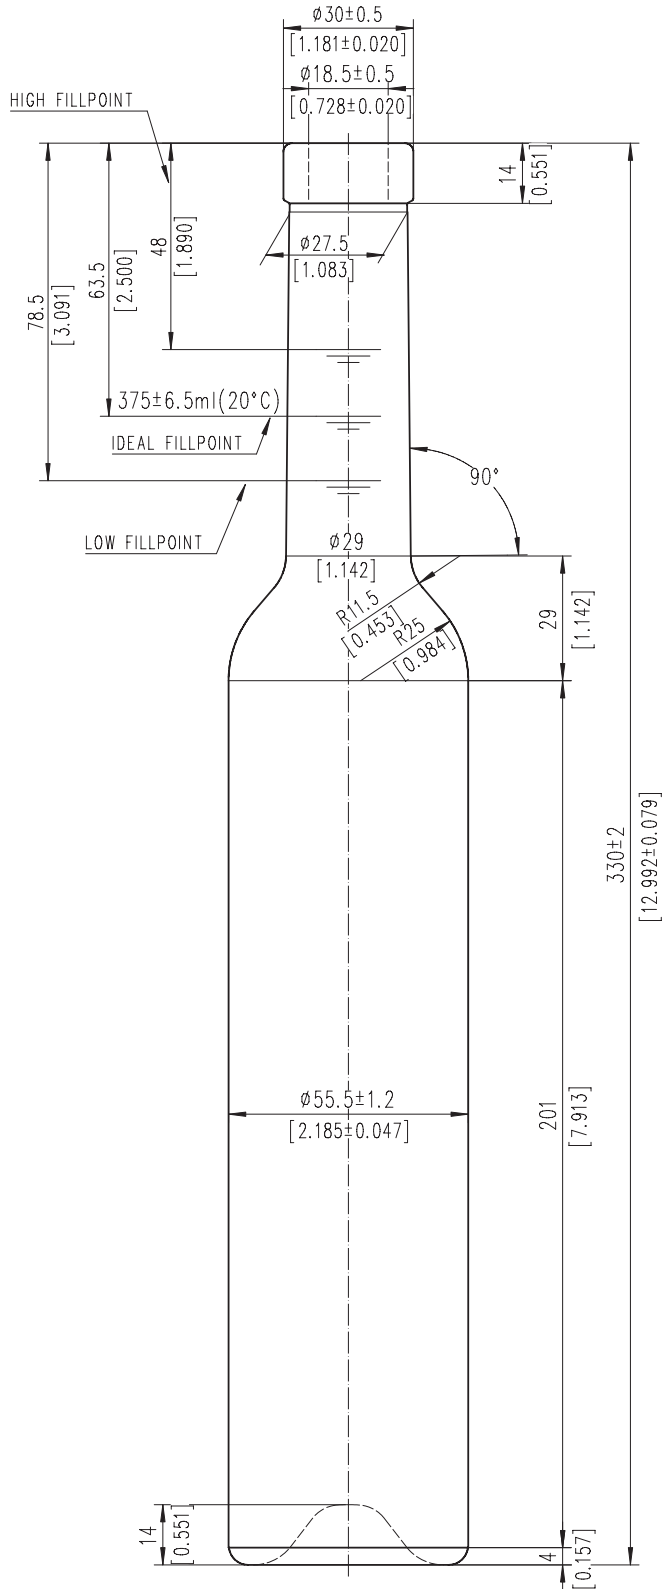

Schubert

Tiny Punt / Bar Top

Size: 375ml
Weight: 500g
Height: 330mm
Max Width: 55.5mm
Label Height: 201mm

Finish - Bar Top
 Int. Dia. - 18.5mm
 Ext. Dia. - 30.0 ± 0.5mm