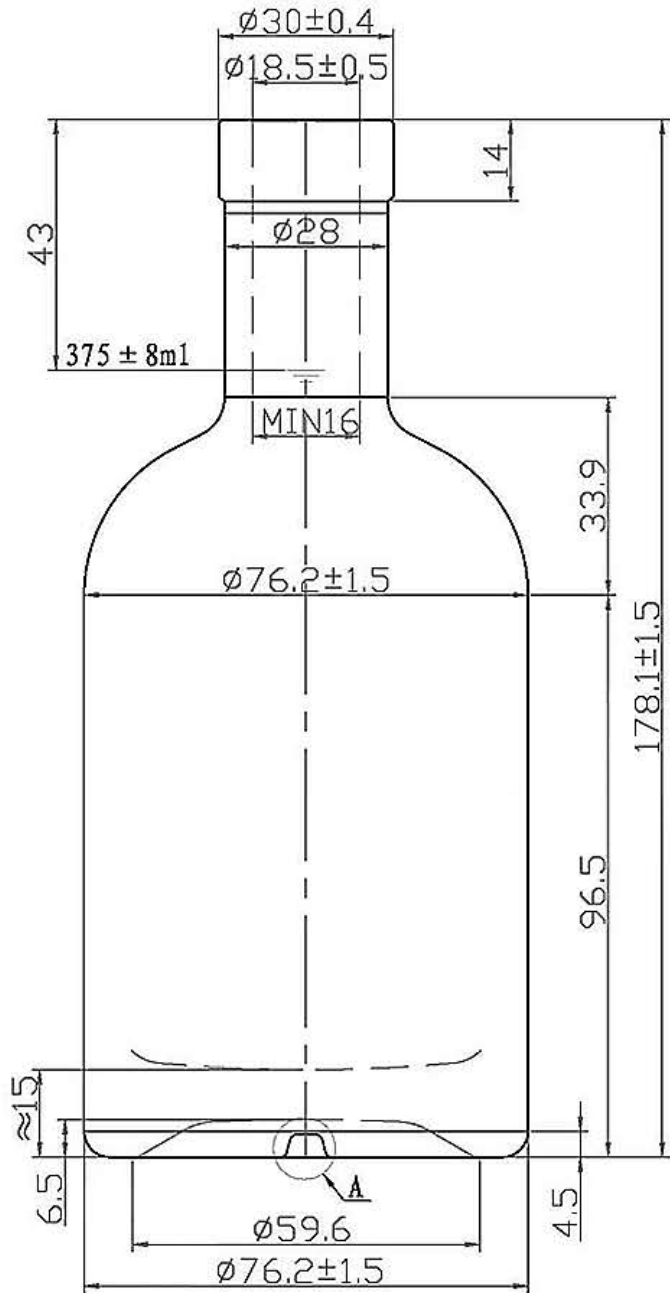

# The Duchess

375ml / Nordic

IN STOCK

**Size:** 375ml

**Weight:** 419g

**Height:** 178mm

**Max Width:** 76mm

**Label Height:** 92mm

**Finish:** Bartop