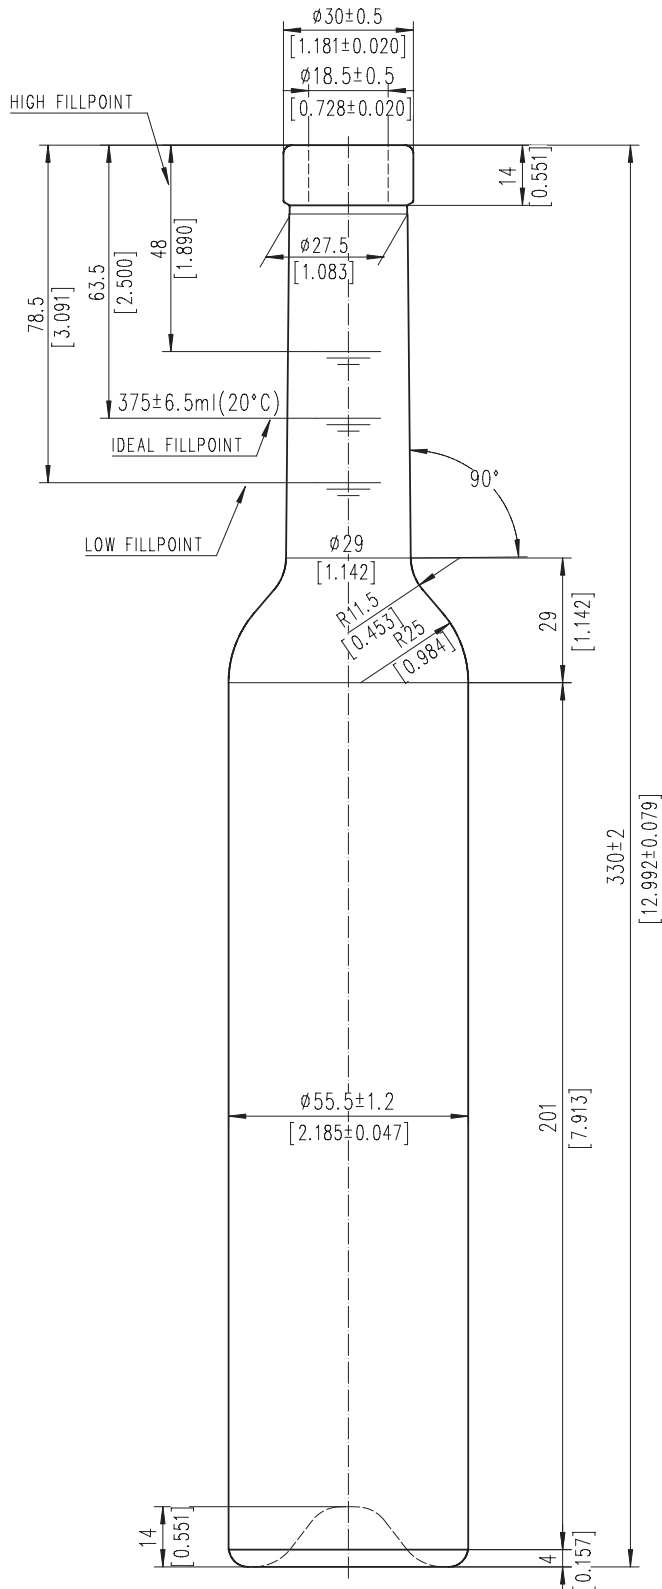

# Schubert Bellisima

Ice Wine / Tiny Punt / Bar Top

**Size: 375ml**  
**Weight: 500g**  
**Height: 330mm**  
**Max Width: 55.5mm**  
**Label Height: 201mm**

Finish - Bar Top  
 Int. Dia. - 18.5mm  
 Ext. Dia. - 30.0 ± 0.5mm