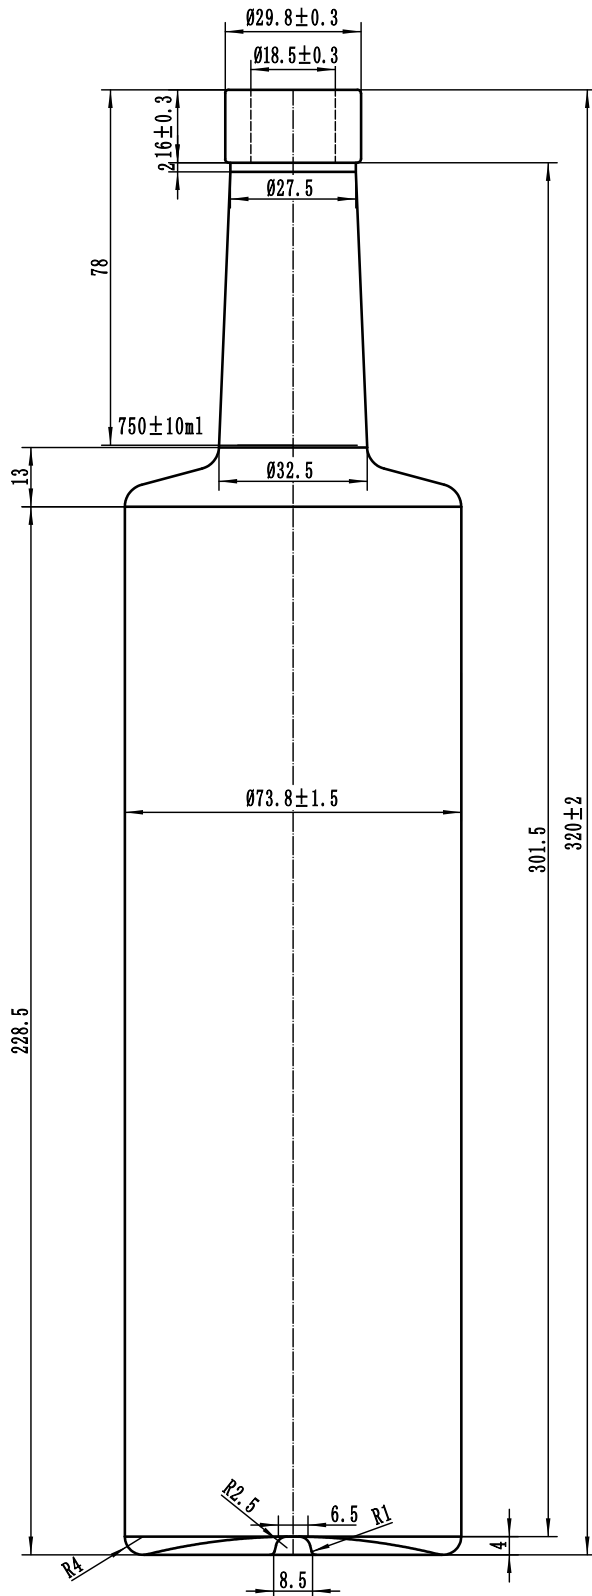

Dojo

750ml / Spirit Bottle / Bar Top

Size: 750ml
Weight: 670g
Height: 320mm
Max Width: 73.8mm
Label Height: N/A

Finish - Bar Top
Int. Dia. - 18.5mm
Ext. Dia. - 29.8 ± 0.3