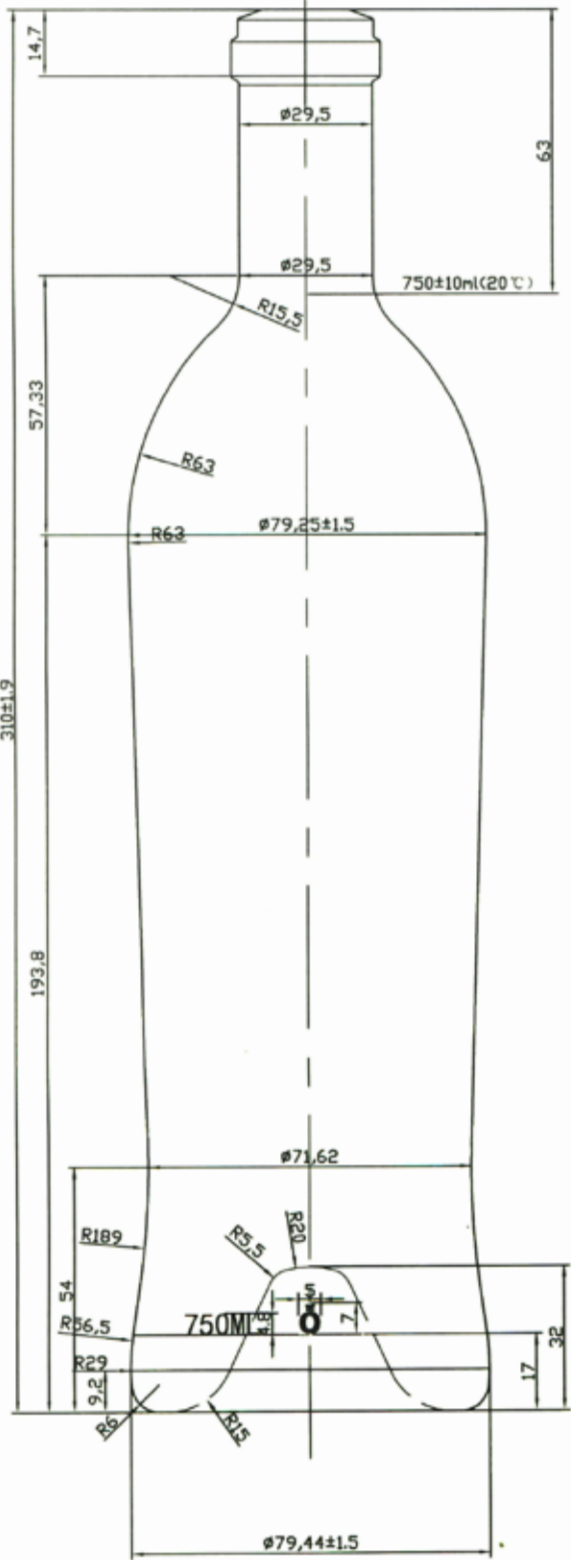

Tod - 0534

Specialty / Medium Punt / Carre

- FL
- CG
- DLG
- AG ✓

Size: 750ml
Weight: 720g
Height: 310mm
Max Width: 79.25mm
Label Height: N/A

Finish - Carre
 Int. Dia. - 18.5mm
 Ext. Dia. - 29.5 ± 0.5mm