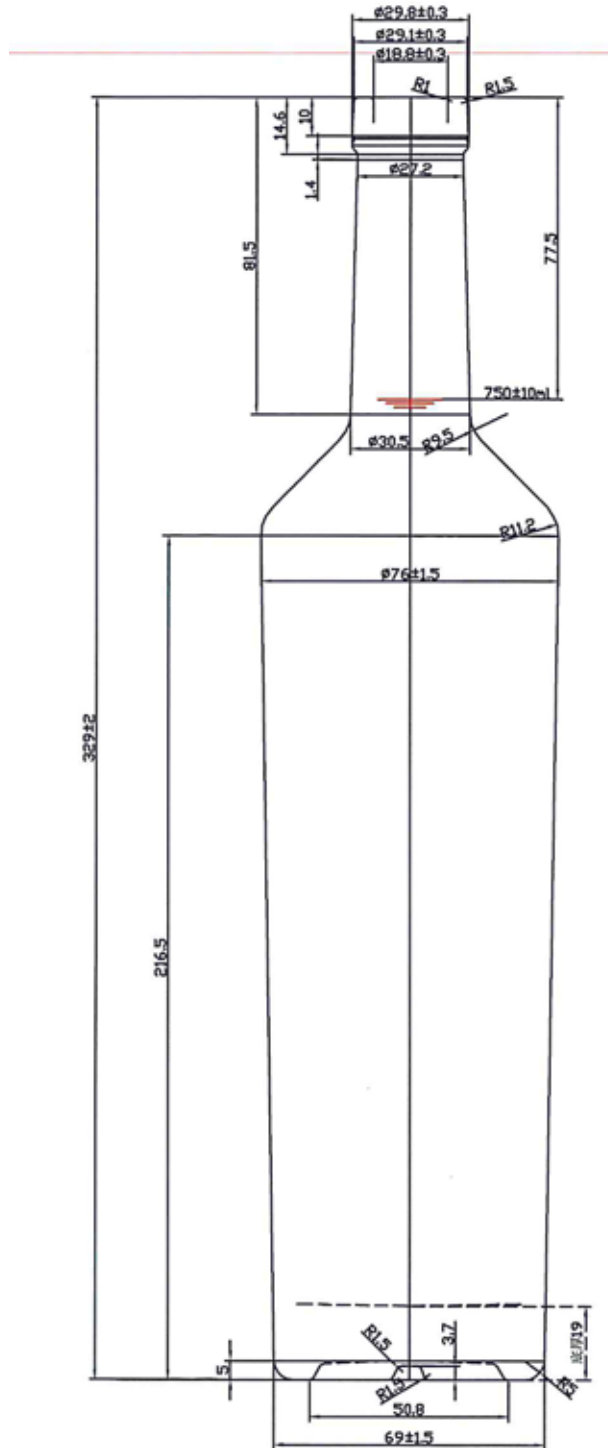

# Royale

Square base / Bar Top

**Size: 750ml**  
**Weight: 785g**  
**Height: 329mm**  
**Max Width: 76mm**  
**Label Height: 185mm**