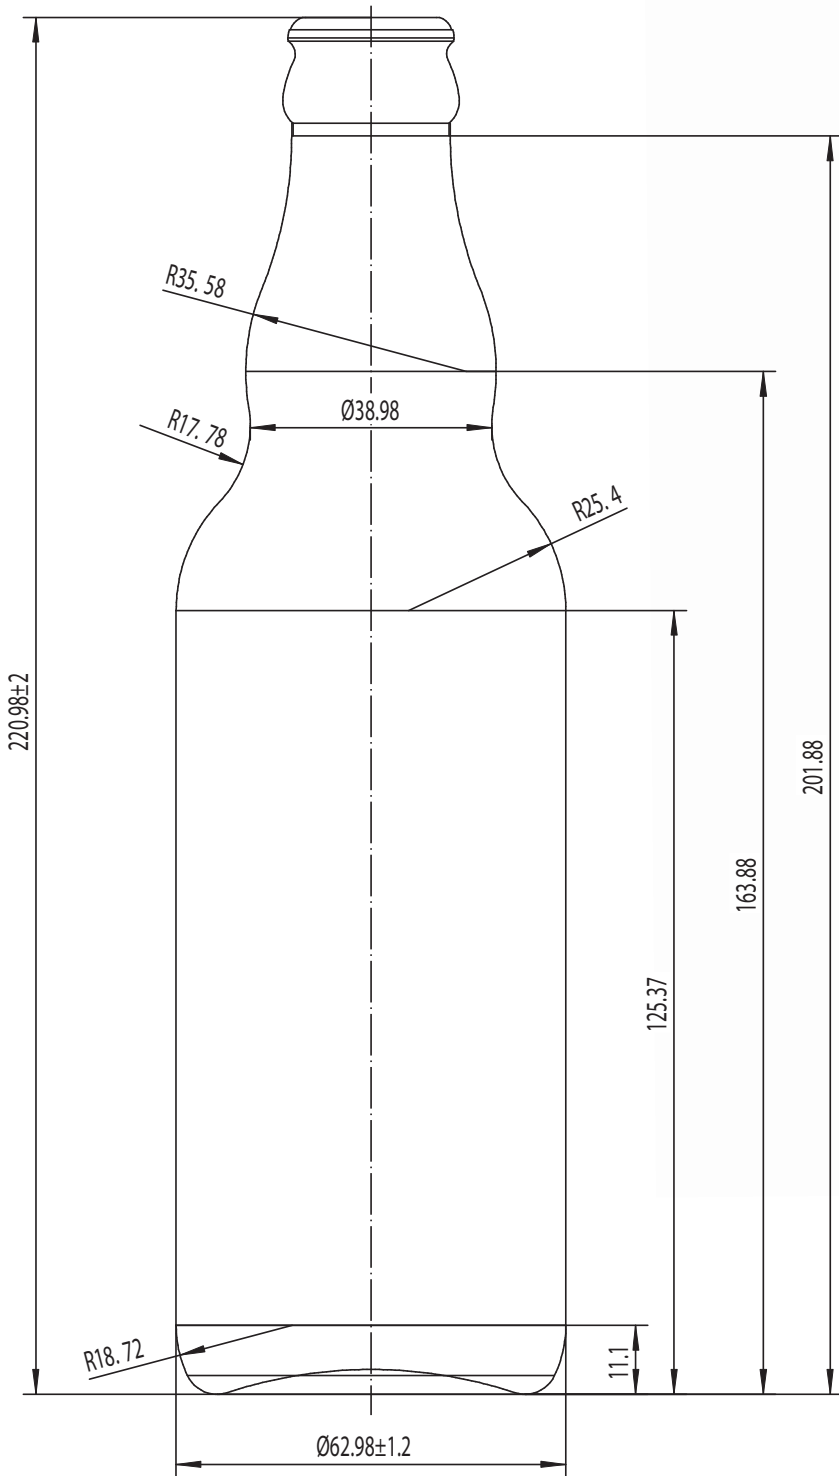

12oz Belgian

Size: 12oz

Weight: 315g

Height: 220mm

Max Width: 62.9mm

Label Height: 114mm