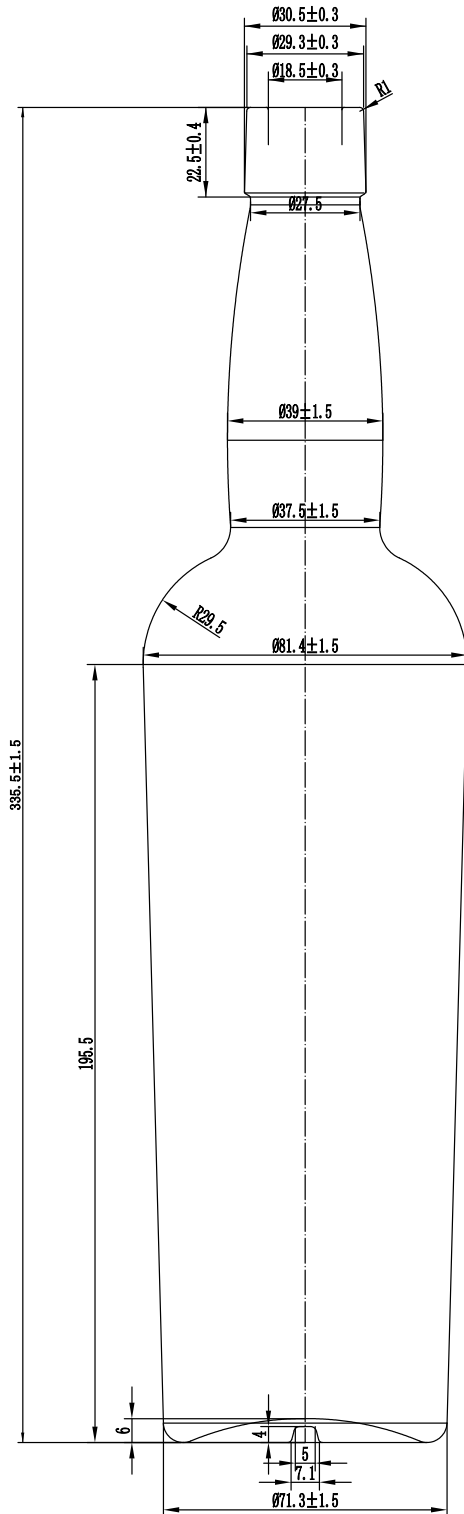

Stretch

750ml / Spirit Bottle / Bar Top

Size: 750ml
Weight: 920g
Height: 335mm
Max Width: 81.4mm
Label Height: N/A

Finish - Bar Top
Int. Dia. - 18.5mm
Ext. Dia. - 30.5 ± 0.3