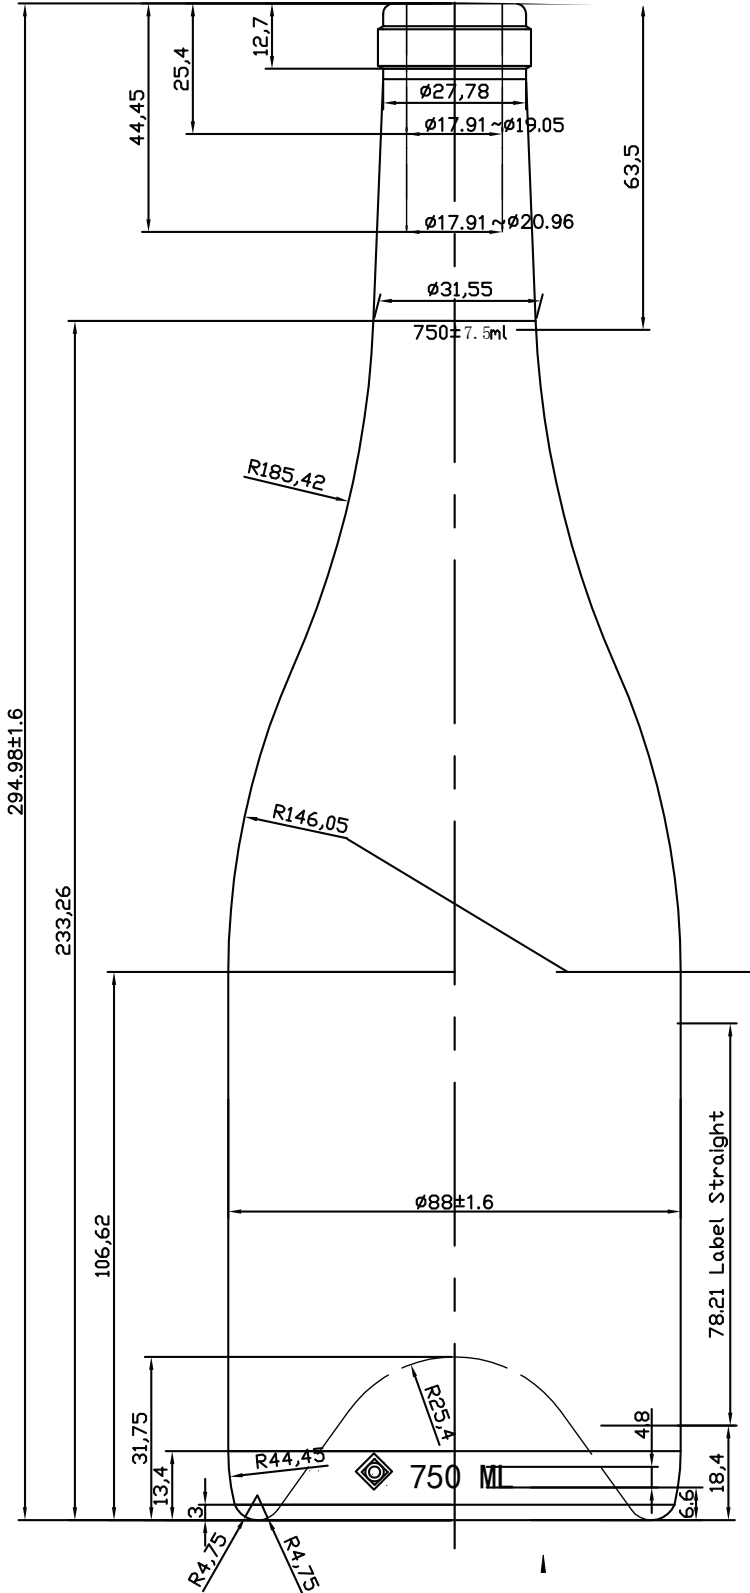

# Virtu - 070

Heavy Burgundy / Deep Punt / Cork

**Size: 750ml**  
**Weight: 635g**  
**Height: 295mm**  
**Max Width: 88mm**  
**Label Height: 93mm**

Finish - Cork  
 Int. Dia. - 18.6mm  
 Ext. Dia. - 29.8 ± 0.3mm