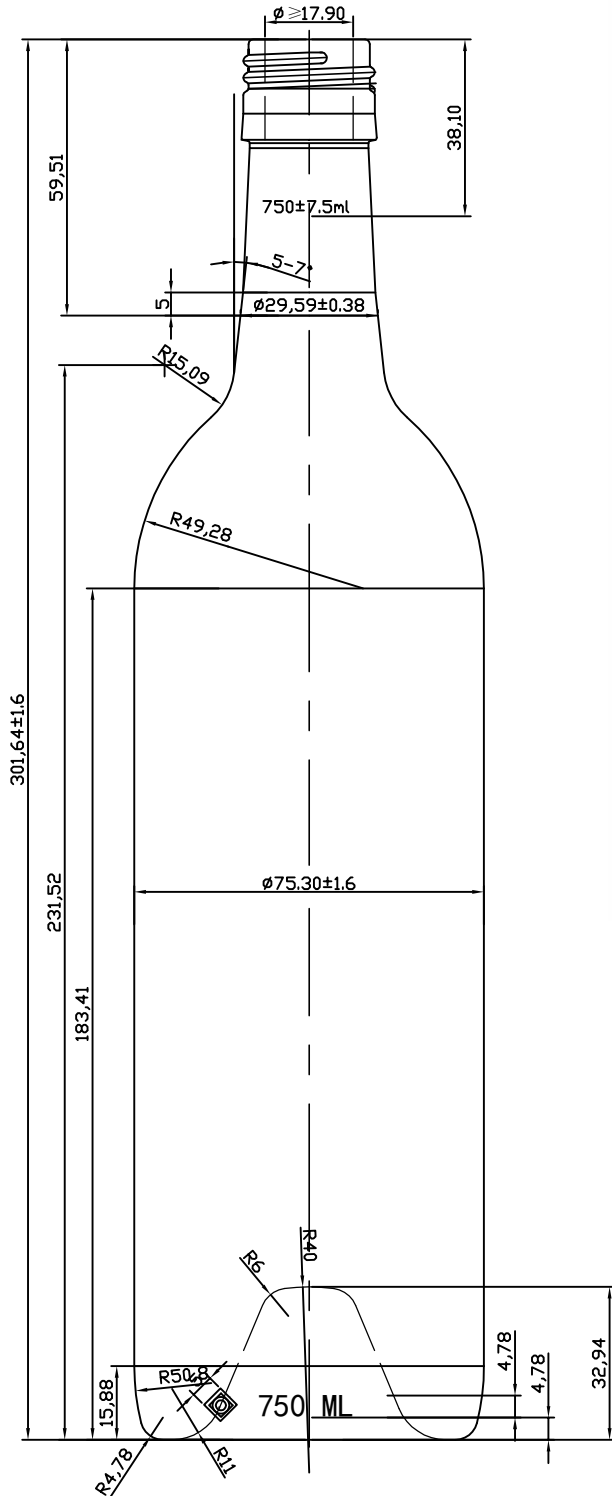

Dante - 114

Bordeaux / Medium Punt / Stelvin

Size: 750ml
Weight: 485g
Height: 301mm
Max Width: 75mm
Label Height: 153mm

Finish - Screw Top
 Int. Dia. - 16.6mm
 Ext. Dia. - 28.3 \pm 0.3