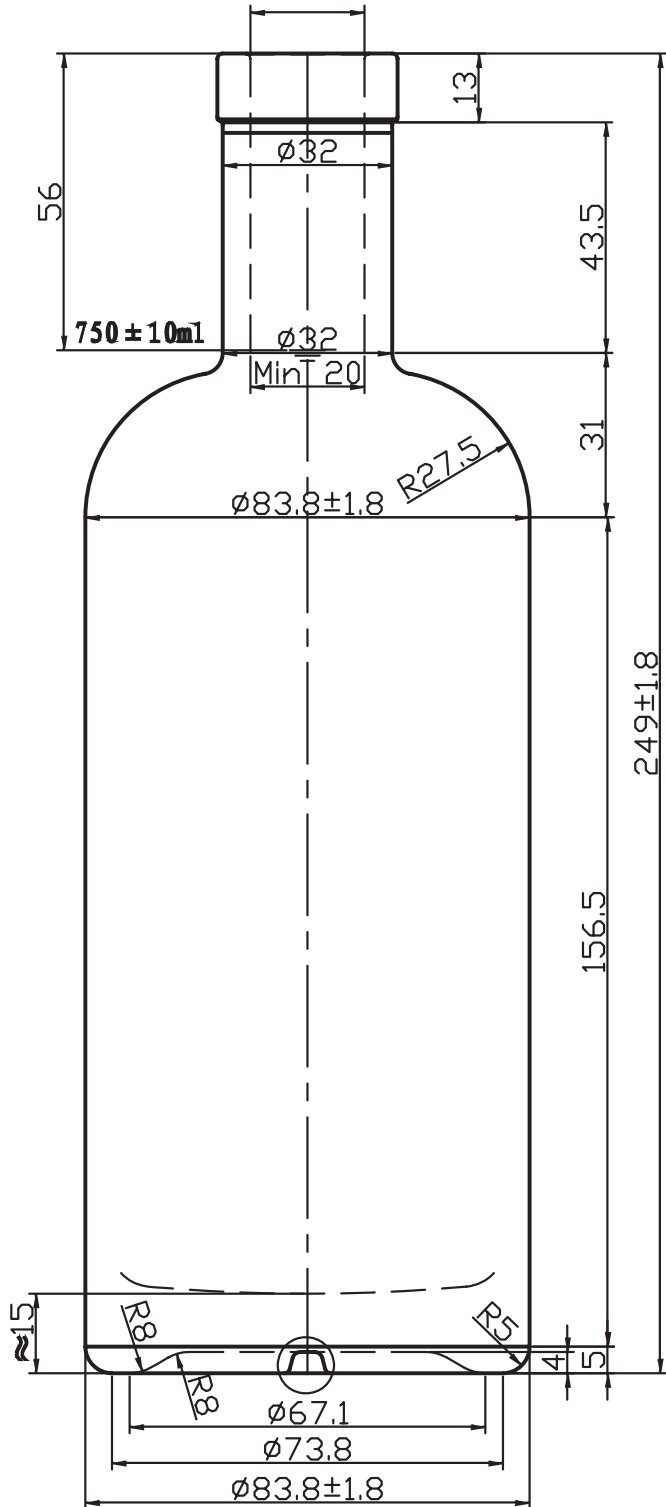

Duke Hybrid

750ml / Nordic

- Size:** 750ml
- Weight:** 680g
- Height:** 250mm
- Max Width:** 84mm
- Label Height:** 156mm
- Finish:** Bar Top