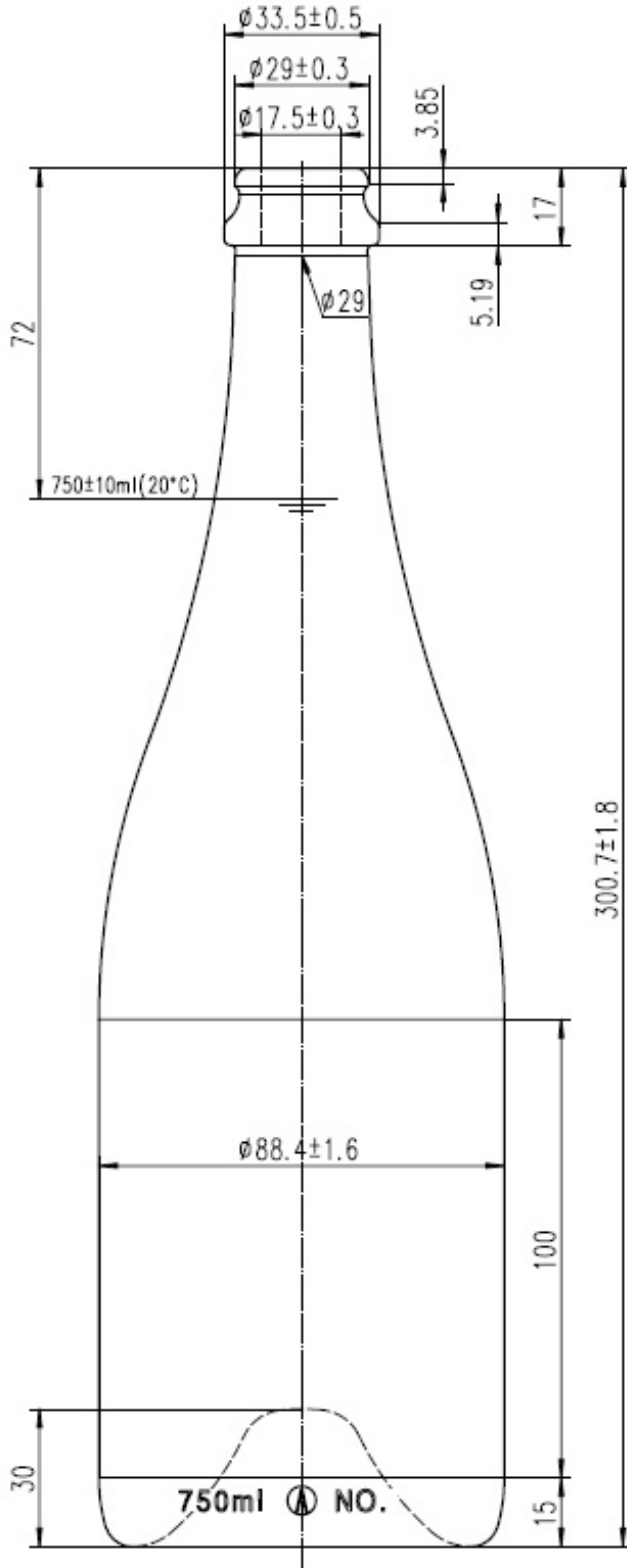

Boheme - 1007

Champagne / Medium Punt / Crown

Size: 750ml
Weight: 900g
Height: 300mm
Max Width: 88mm
Label Height: 100mm

Finish - Crown
Int. Dia. - 17.5mm
Ext. Dia. - 33.5 ± 0.5 mm